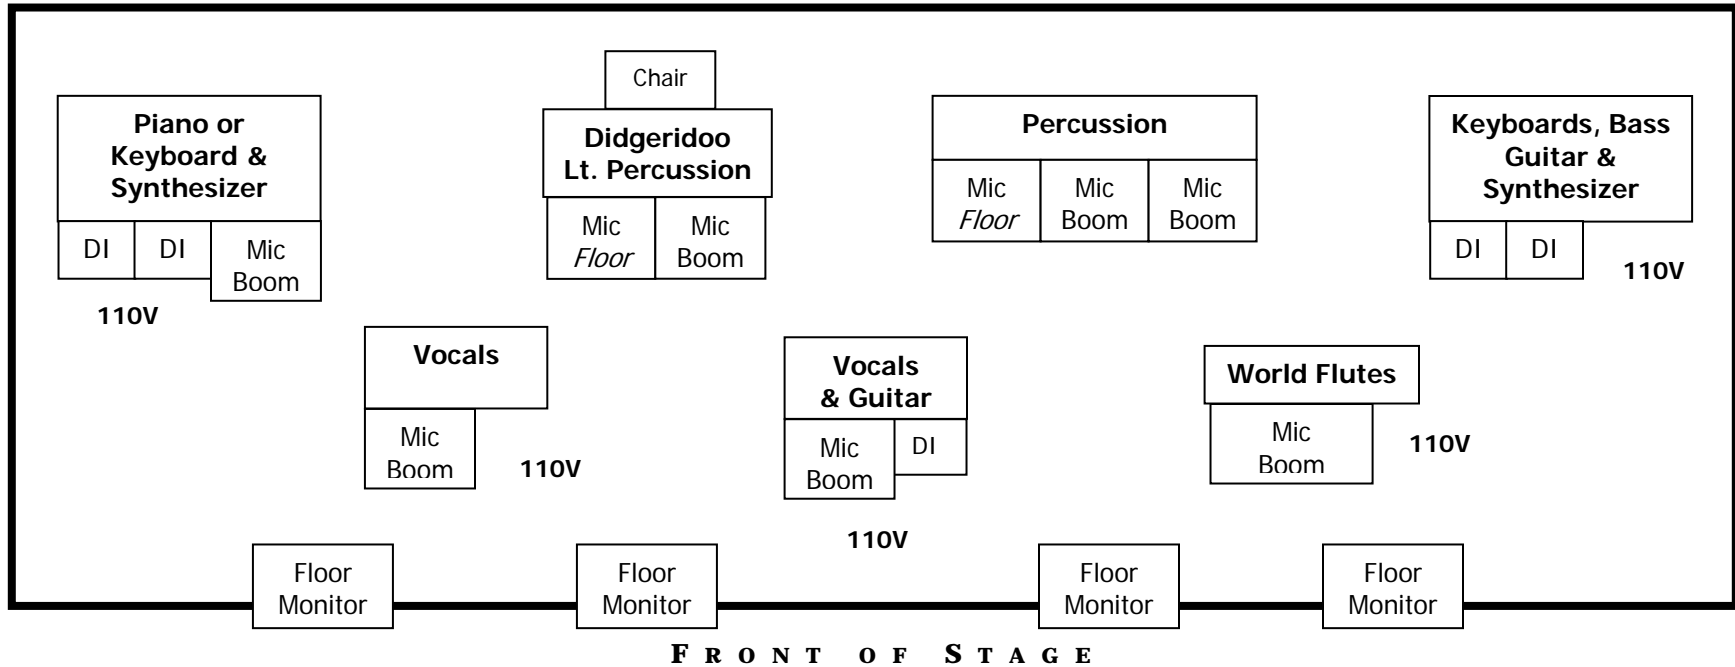

'Ancient Sounds' Stage Plot

Typical Concert Engagement

Stage/Technical Sheet

Musicians: 7 Percussion, Piano/Keyboard & Synth. (2), Vocals/Guitar(1), Flutes (1), Didgeridoos + (1)

DI: 5 (can get by with 3) Mic: 9 (2 on floor) Mic Stands: 6 Power: 110V to front & side musicians